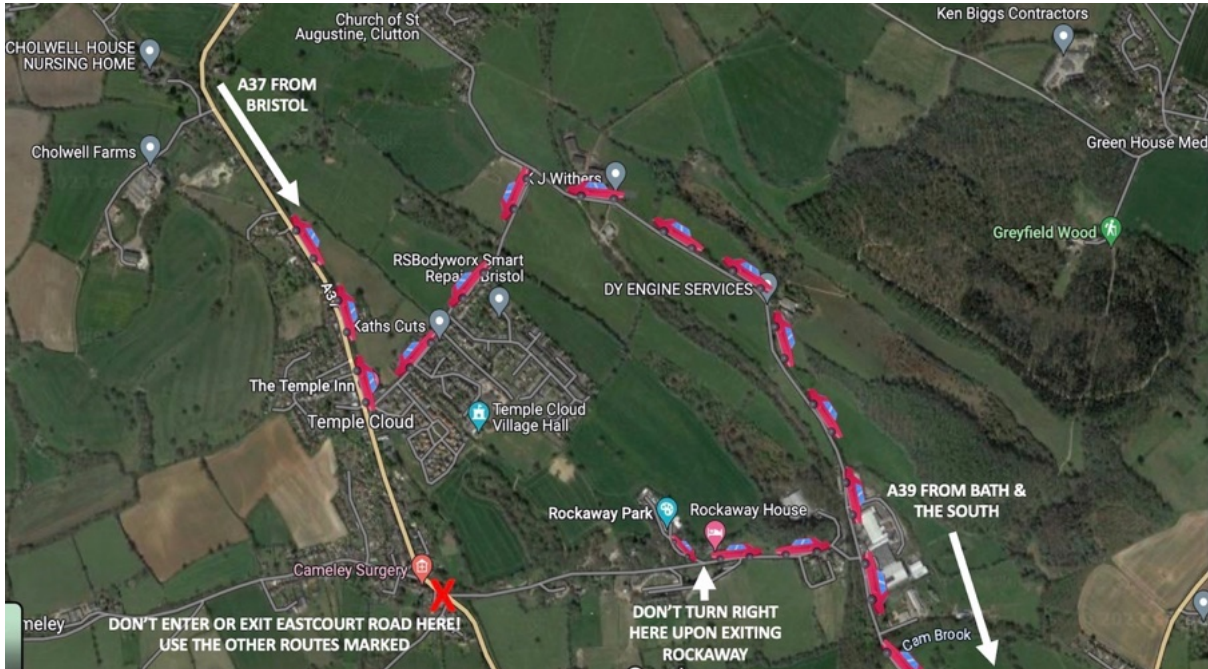

ROCKAWAY Park

The best route to reach Rockaway by car

The 5-minute walk across the field from Temple Cloud village to Rockaway Park